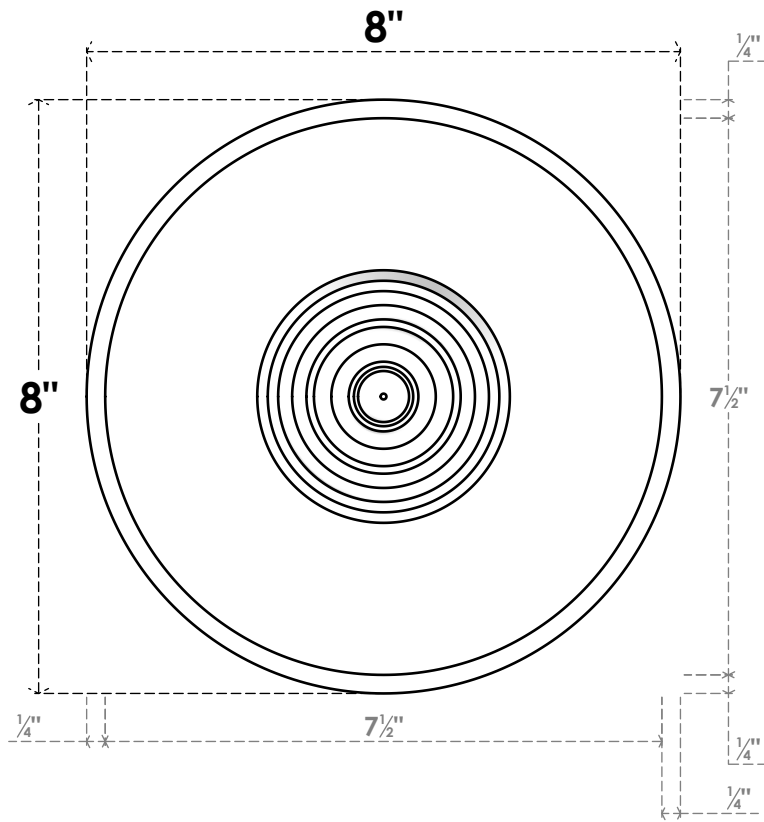

ROSP080X080X100GRY03

8"W X 8"H X 1"P STANDARD GRAYSON BULLSEYE ROSETTE WITH BEVELED EDGE, ARCHITECTURAL GRADE PVC

FRONT

SIDE

EKENA MILLWORK
2300 WEST MAIN ST.
CLARKSVILLE, TX 75426
TOLL FREE: 866-607-0453
WWW.EKENAMILLWORK.COM

NOTES

1. INSTALLATION TO BE COMPLETED IN ACCORDANCE WITH MANUFACTURER'S SPECIFICATIONS.
2. DRAWING MAY NOT BE TO SCALE
3. THIS DRAWING IS INTENDED FOR DESIGN AND PLANNING PURPOSES ONLY.
4. ALL INFORMATION CONTAINED HEREIN WAS CURRENT AT THE TIME OF DEVELOPMENT BUT MUST BE REVIEWED AND APPROVED BY THE PRODUCT MANUFACTURER TO BE CONSIDERED ACCURATE.
5. ARCHITECTURAL GRADE PVC PRODUCTS ARE MADE FROM EXPANDED CELLULAR PVC AND COME NATURALLY WHITE BUT MAY BE PAINTED