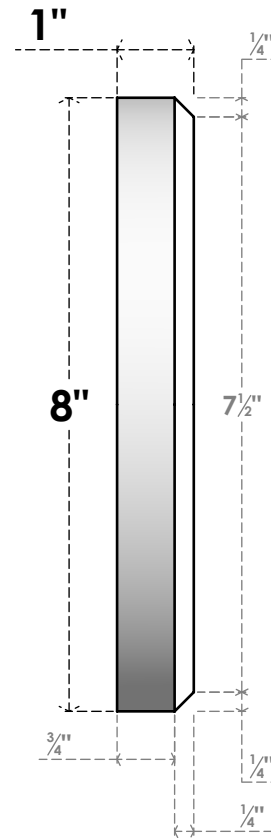

ROSP080X080X100GRY03

8"W X 8"H X 1"P STANDARD GRAYSON BULLSEYE ROSETTE WITH BEVELED EDGE, ARCHITECTURAL GRADE PVC

FRONT

SIDE

EKENA MILLWORK
2300 WEST MAIN ST.
CLARKSVILLE, TX 75426
TOLL FREE: 866-607-0453
WWW.EKENAMILLWORK.COM

NOTES

1. INSTALLATION TO BE COMPLETED IN ACCORDANCE WITH MANUFACTURER'S SPECIFICATIONS.
2. DRAWING MAY NOT BE TO SCALE
3. THIS DRAWING IS INTENDED FOR DESIGN AND PLANNING PURPOSES ONLY.
4. ALL INFORMATION CONTAINED HEREIN WAS CURRENT AT THE TIME OF DEVELOPMENT BUT MUST BE REVIEWED AND APPROVED BY THE PRODUCT MANUFACTURER TO BE CONSIDERED ACCURATE.
5. ARCHITECTURAL GRADE PVC PRODUCTS ARE MADE FROM EXPANDED CELLULAR PVC AND COME NATURALLY WHITE BUT MAY BE PAINTED